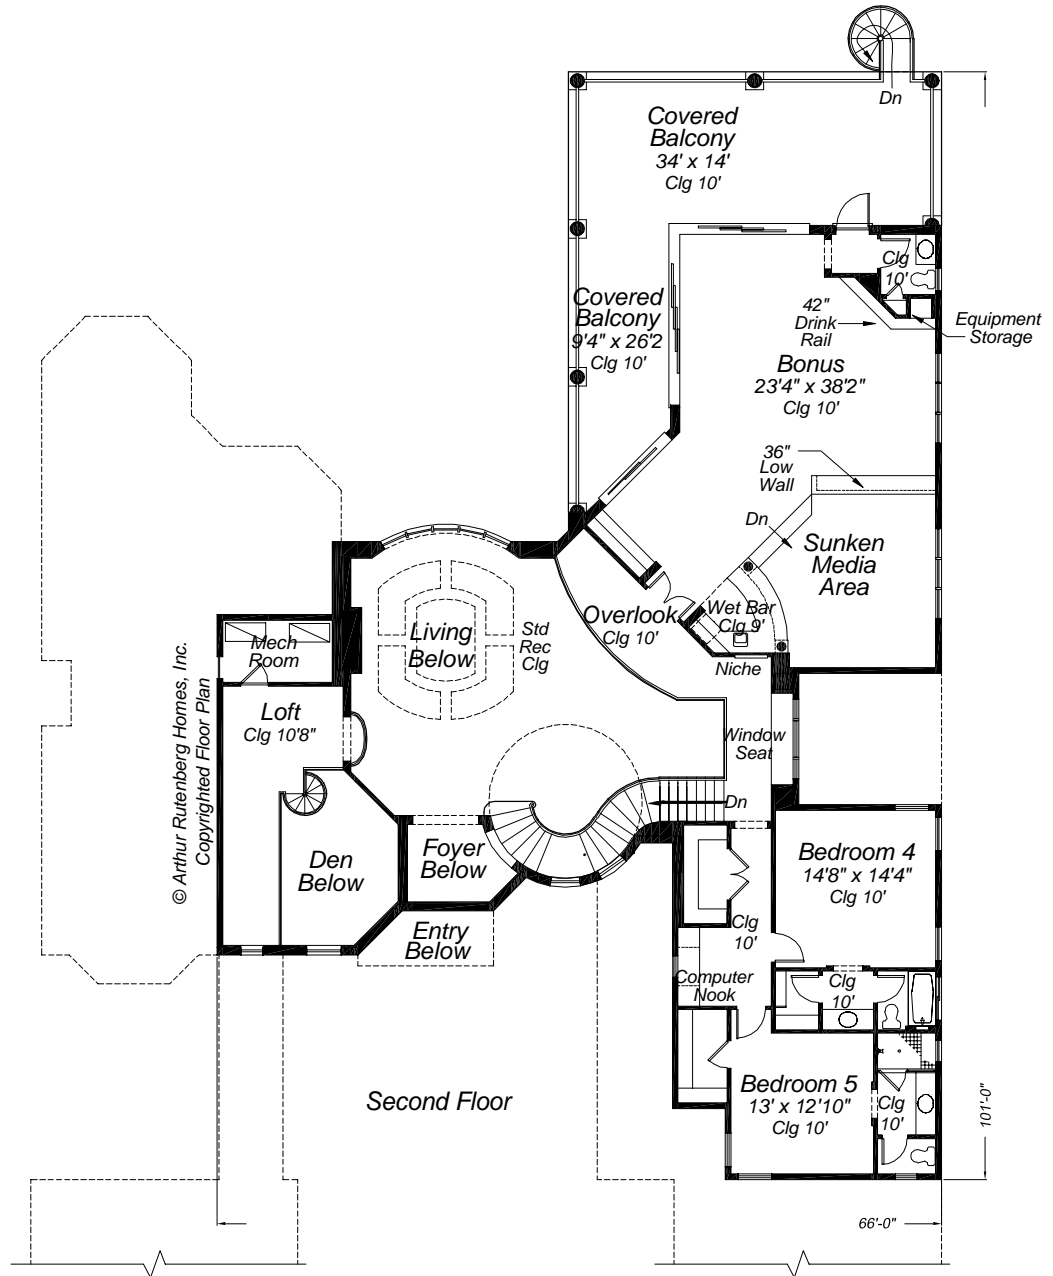

Bellagio II 112-02

7,202 Square Feet

| | | |
|---------------------|--------------|-------------|
| 1st Floor Living | 4,750 | S.F. |
| 2nd Floor Living | 2,452 | S.F. |
| Total Living | 7,202 | S.F. |
| Covered Balcony | 692 | S.F. |

Plans and specifications subject to change without notice. Certain items such as the pool, fireplace or roof tile shown may be optional. Reference should be made to the applicable specifications.

MEASUREMENT IN FEET