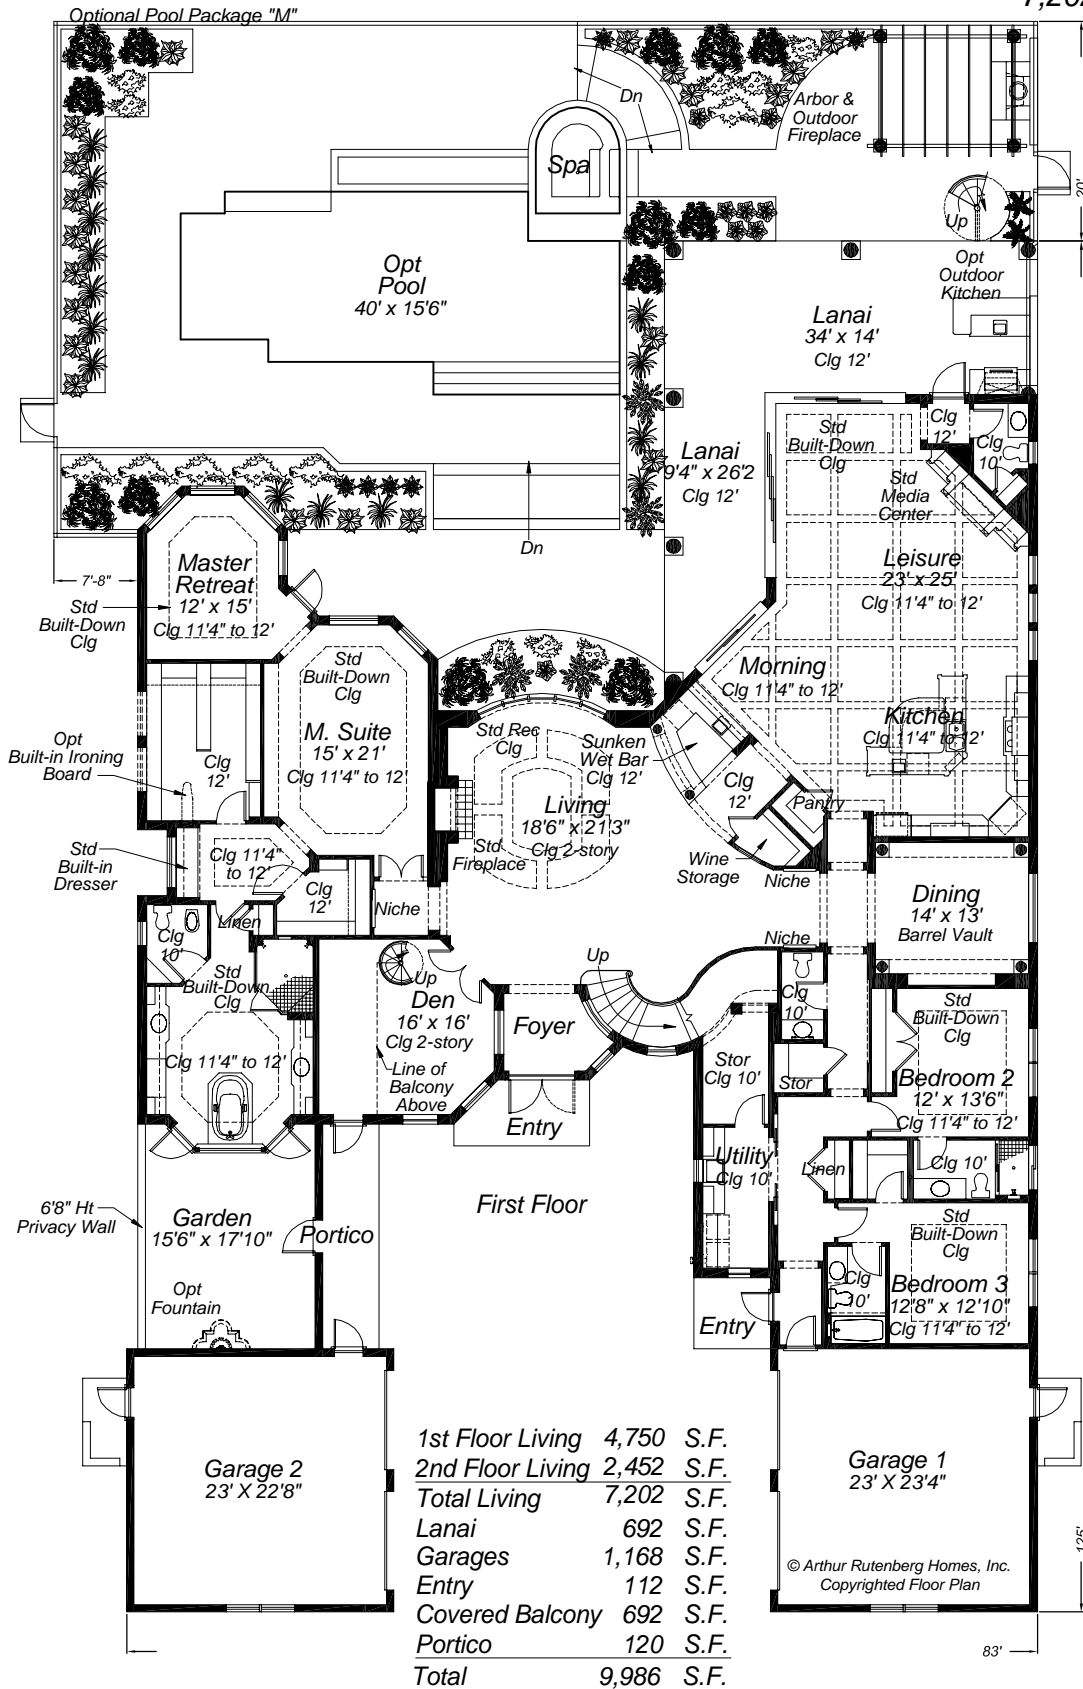

Bellagio II 112-02

7,202 Square Feet

Plans and specifications subject to change without notice. Certain items such as the pool, fireplace or roof tile shown may be optional. Reference should be made to the applicable specifications.
MEASUREMENT IN FEET